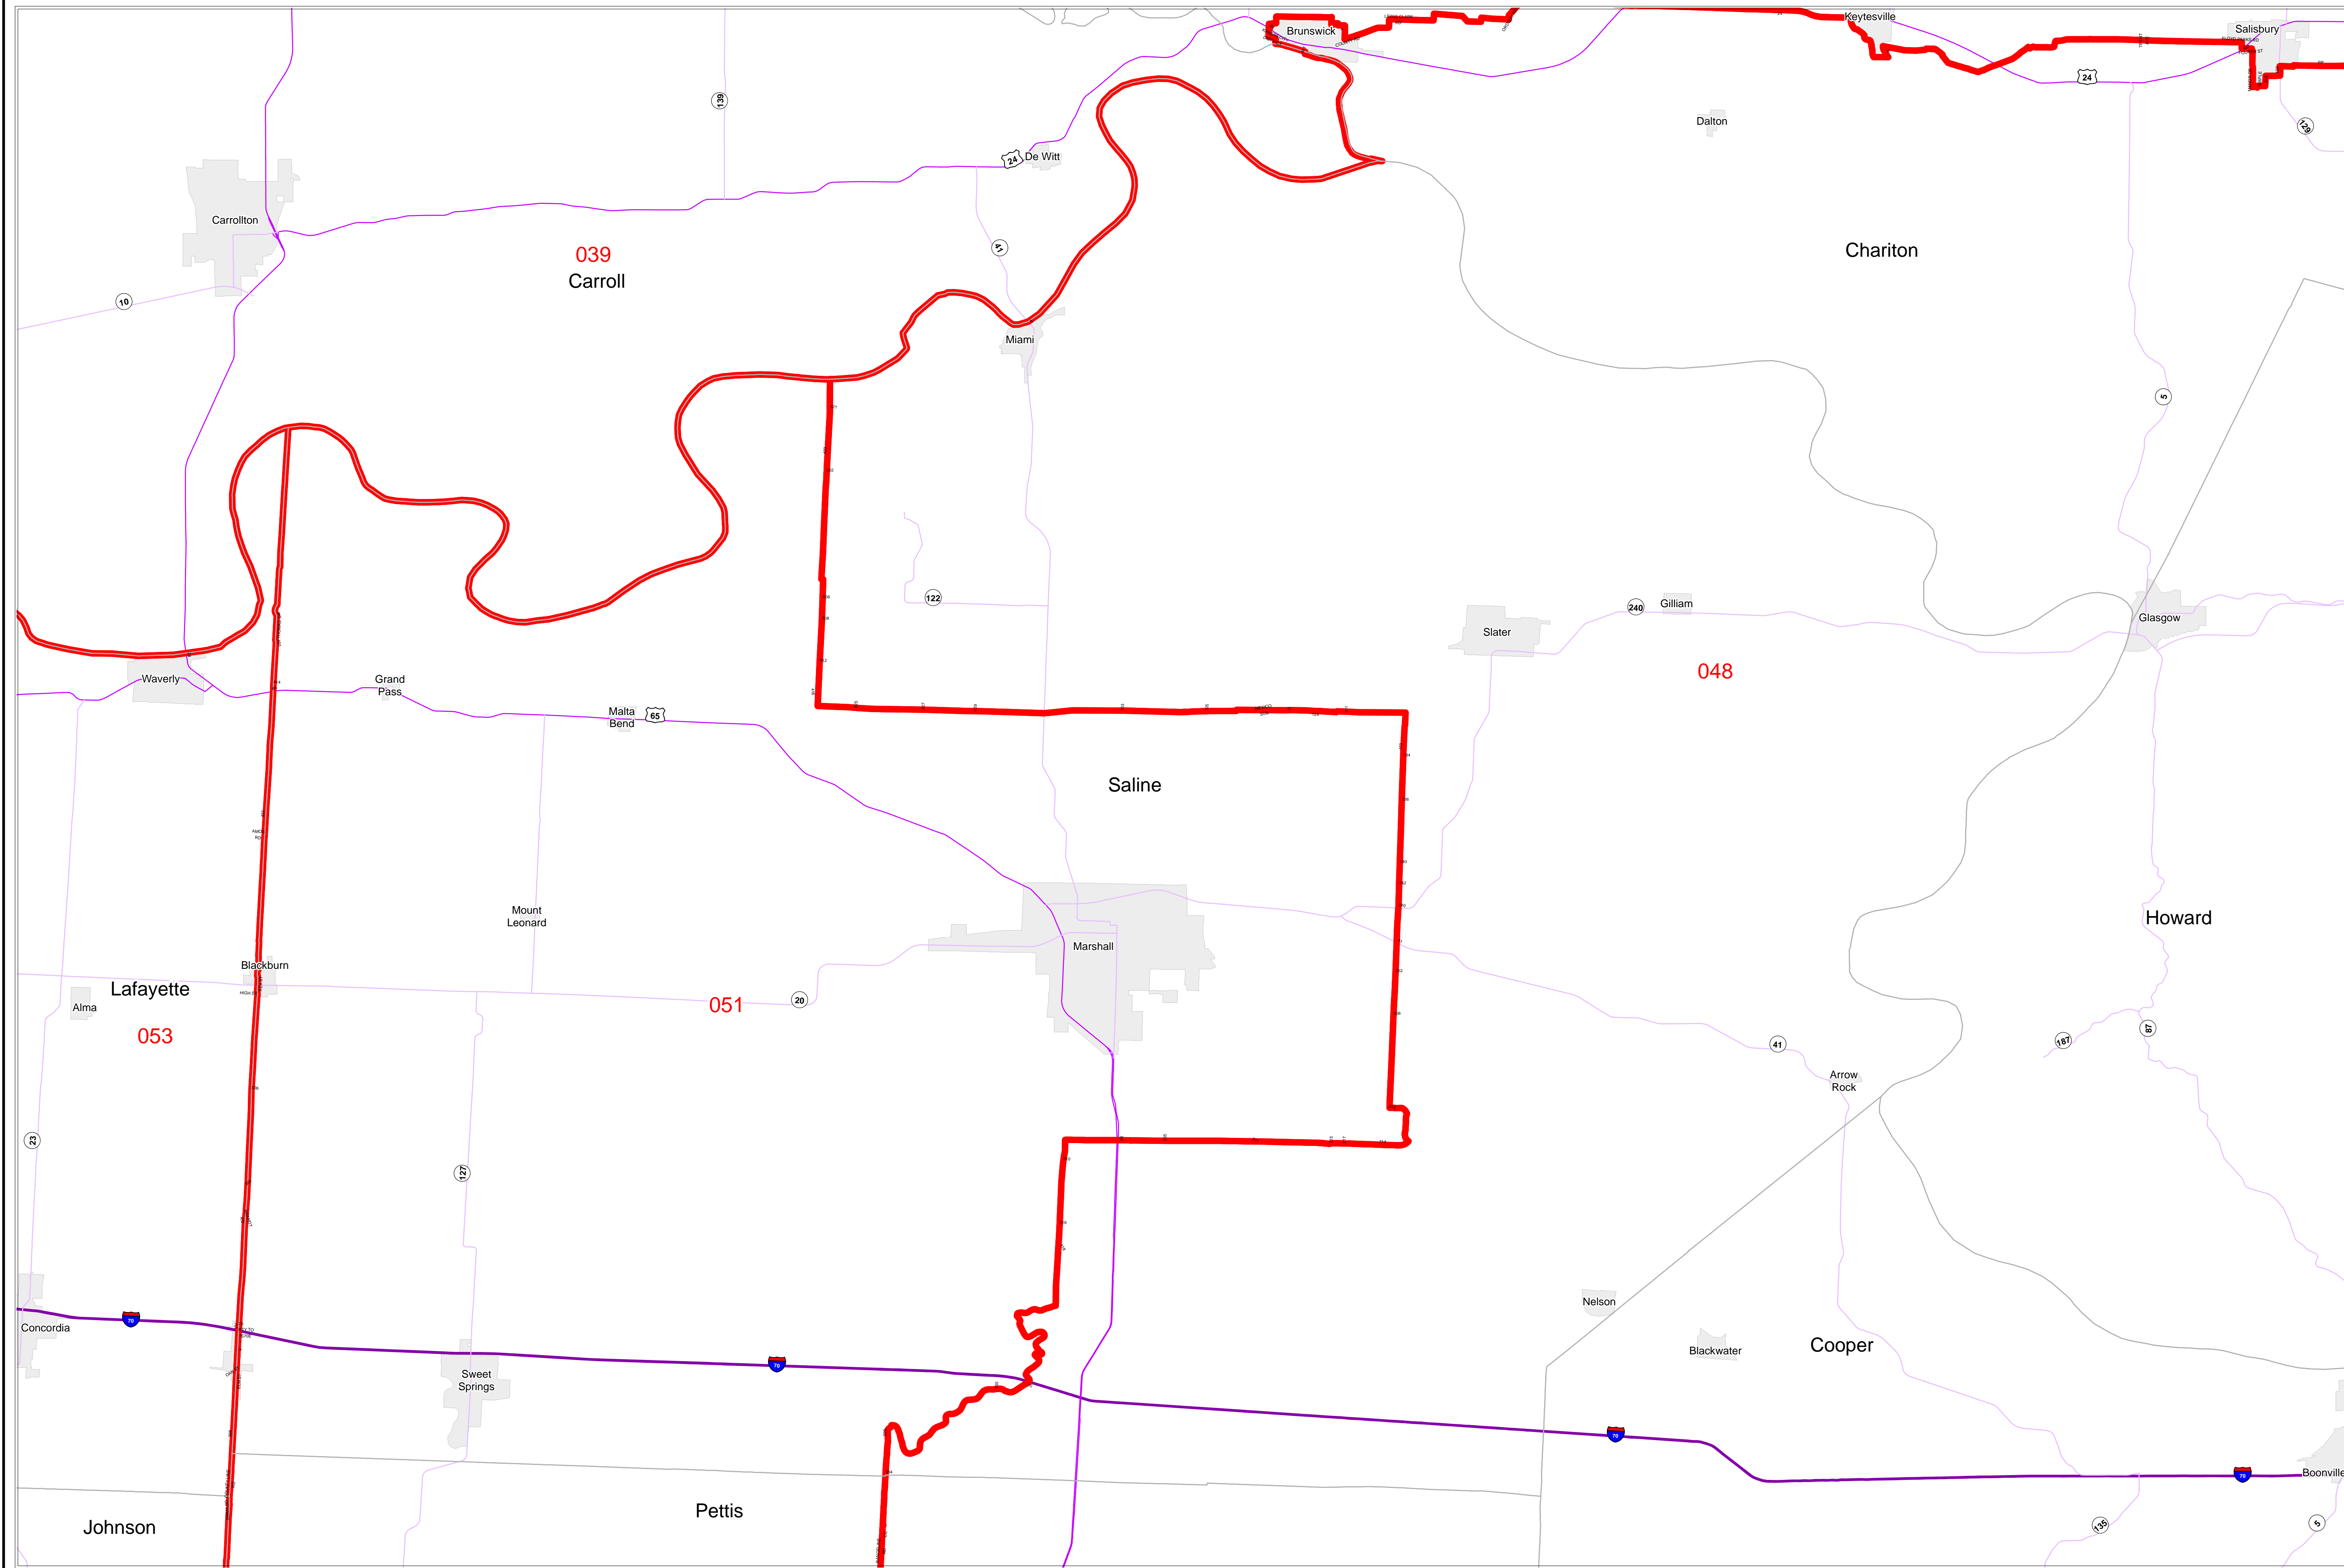

House Apportionment Plan 2011

Missouri Appellate Apportionment Commission